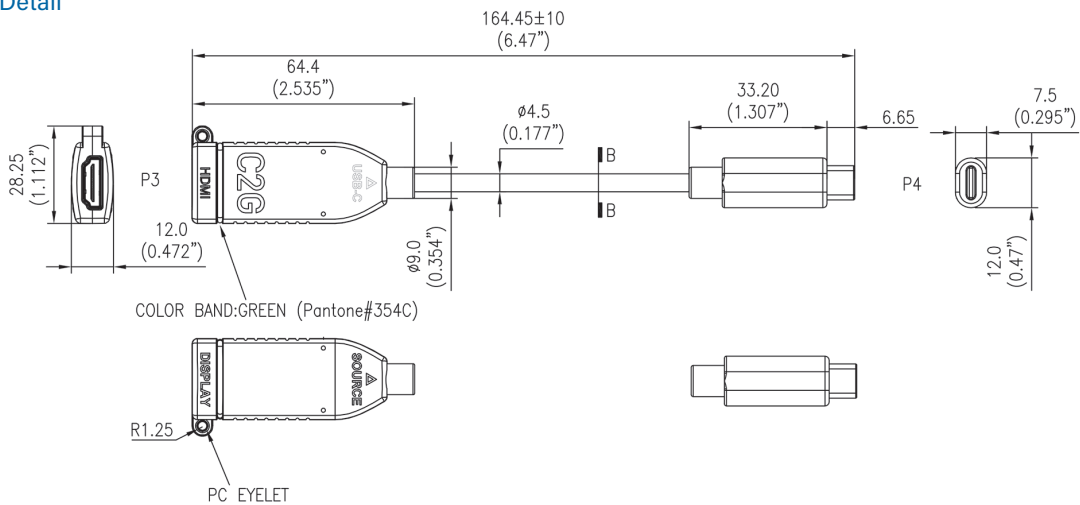

PHYSICAL CHARACTERISTICS

- HDMI Female: Solder Type, Contacts: Brass, Gold Flash, Housing: LCP, Black with PCB, Shell: SPCC, Gold Plated
- USB Type-C Male: Solder Type, Contacts: Brass, Gold Flash, Housing: LCP, Black, Shell: Gold Plated
- DisplayPort Male: Solder Type, Contacts: Gold Flash, Housing: LCP Black, Shell: Gold Plated (with Latches)
- Mini DisplayPort Male: Solder Type, Contacts: Gold Flash, Housing: LCP Black, Shell: Gold Plated
- All Hoods: Molded Black PVC
- USB Type-C to HDMI Adapter Color Band: Green
- DisplayPort to HDMI Adapter Color Band: Red
- Mini DisplayPort to HDMI Adapter Color Band: Yellow
- Retractor: 63.5x63.5x17.5mm, Black Steel Wire OD: 1.2mm, Retracting Cable Length: 6ft, ABS Shell, with Hex Nut Tool and Black Locking Coupler (x2)
- Black Metal Screws (x4): 6.8x22mm, M3, Material: Steel
- Black Metal Screws (x4): 6.0x22.5mm, M3.5, Material: Steel
- PC Eyelet: 17.8x4.7x2.6mm, Black, Material: PC
- Pull Tab: 80x25x2mm, Material: Polyester, Black Background, White Text, with Black Eyelet
- Universal Mounting Bracket: 85x65x1.2mm, Material: C.R.S. Rigidity: 1/4H, Color: Black
- Product is CE marked and conforms to 2011/65/EU ROHS 2

Retractable Universal Mount 4K HDMI Dongle Adapter Ring Side View

- Mini DisplayPort
- DisplayPort
- USB-C

Mini DisplayPort Detail

DisplayPort Detail

USB-C Detail

Retractable Mount Detail

LEGRAND | AV COMMERCIAL BRANDS