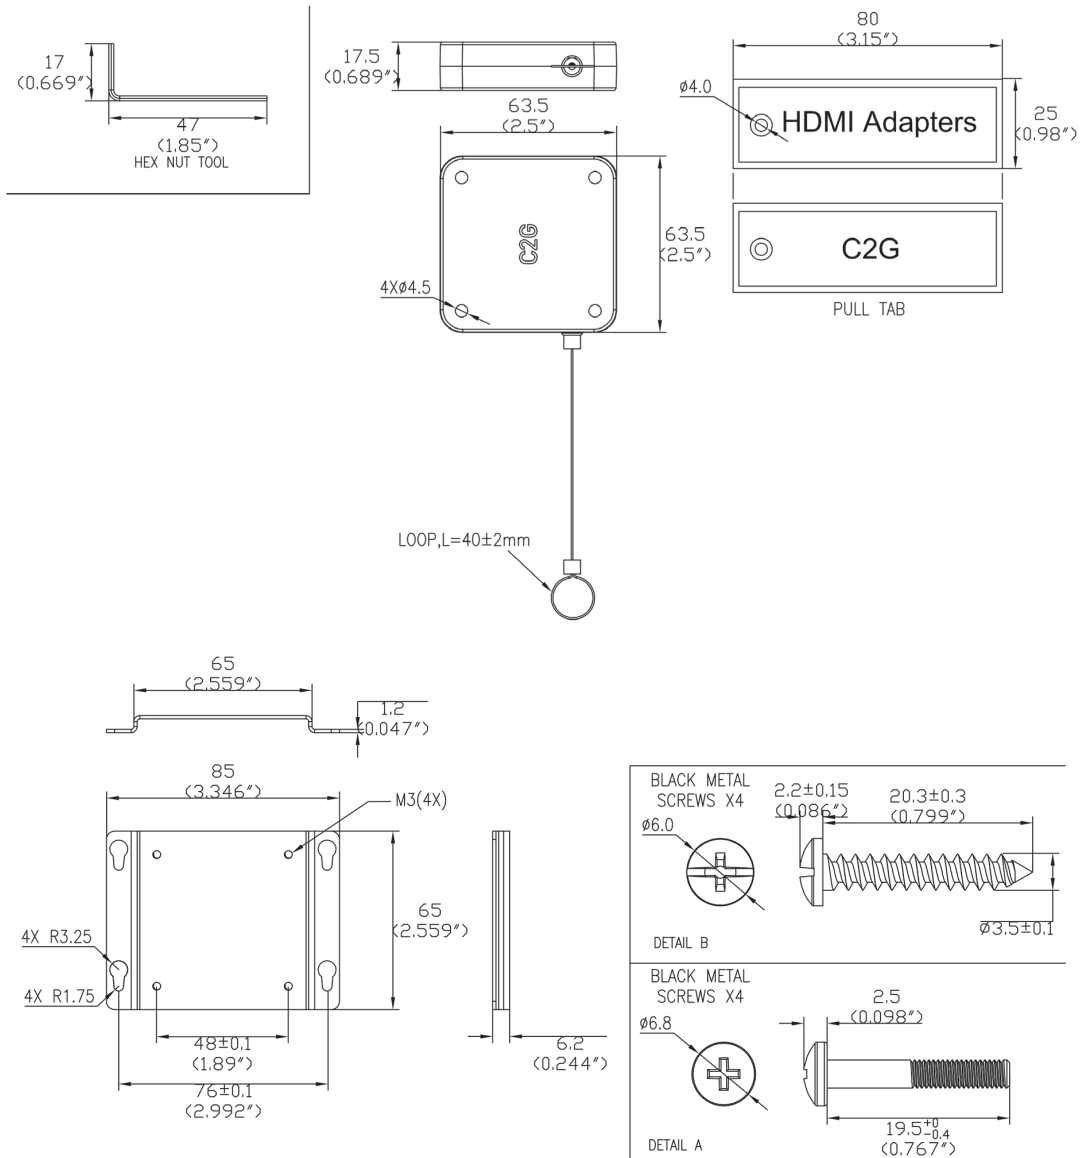

PHYSICAL CHARACTERISTICS

- HDMI Female: Solder Type, Contacts: Brass, Gold Flash, Housing: LCP, Black with PCB, Shell: SPCC, Gold Plated
- USB Type-C Male: Solder Type, Contacts: Brass, Gold Flash, Housing: LCP, Black, Shell: Gold Plated
- DisplayPort Male: Solder Type, Contacts: Gold Flash, Housing: LCP Black, Shell: Gold Plated (with Latches)
- Mini DisplayPort Male: Solder Type, Contacts: Gold Flash, Housing: LCP Black, Shell: Gold Plated
- All Hoods: Molded Black PVC
- USB Type-C to HDMI Adapter Color Band: Green
- DisplayPort to HDMI Adapter Color Band: Red
- Mini DisplayPort to HDMI Adapter Color Band: Yellow
- Retractor: 63.5x63.5x17.5mm, Black Steel Wire OD: 1.2mm, Retracting Cable Length: 6ft, ABS Shell, with Hex Nut Tool and Black Locking Coupler (x2)
- Black Metal Screws (x4): 6.8x22mm, M3, Material: Steel
- Black Metal Screws (x4): 6.0x22.5mm, M3.5, Material: Steel
- PC Eyelet: 17.8x4.7x2.6mm, Black, Material: PC
- Pull Tab: 80x25x2mm, Material: Polyester, Black Background, White Text, with Black Eyelet
- Universal Mounting Bracket: 85x65x1.2mm, Material: C.R.S. Rigidity: 1/4H, Color: Black
- Product is CE marked and conforms to 2011/65/EU ROHS 2

Retractable Universal Mount 4K HDMI Dongle Adapter Ring Side View

- Mini DisplayPort
- DisplayPort
- USB-C

Mini DisplayPort Detail

DisplayPort Detail

USB-C Detail

Retractable Mount Detail

LEGRAND | AV COMMERCIAL BRANDS