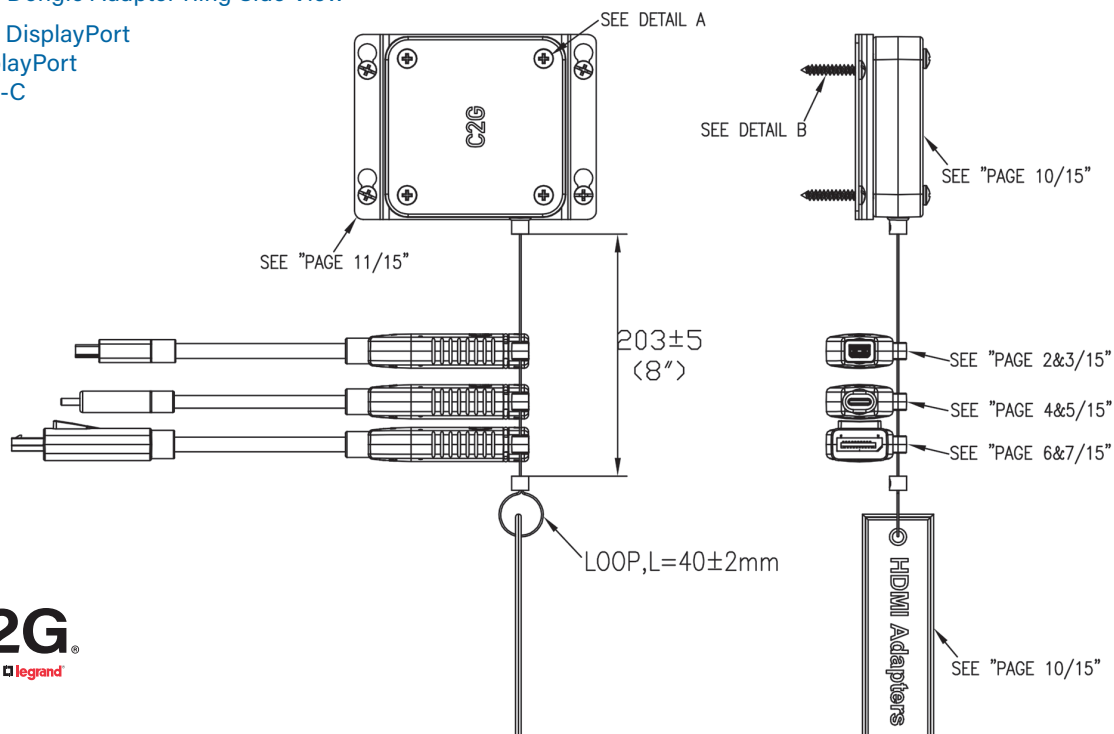

PHYSICAL CHARACTERISTICS

- HDMI Female: Solder Type, Contacts: Brass, Gold Flash, Housing: LCP, Black with PCB, Shell: SPCC, Gold Plated
- USB Type-C Male: Solder Type, Contacts: Brass, Gold Flash, Housing: LCP, Black, Shell: Gold Plated
- DisplayPort Male: Solder Type, Contacts: Gold Flash, Housing: LCP Black, Shell: Gold Plated (with Latches)
- Mini DisplayPort Male: Solder Type, Contacts: Gold Flash, Housing: LCP Black, Shell: Gold Plated
- All Hoods: Molded Black PVC
- USB Type-C to HDMI Adapter Color Band: Green
- DisplayPort to HDMI Adapter Color Band: Red
- Mini DisplayPort to HDMI Adapter Color Band: Yellow
- Retractor: 63.5x63.5x17.5mm, Black Steel Wire OD: 1.2mm, Retracting Cable Length: 6ft, ABS Shell, with Hex Nut Tool and Black Locking Coupler (x2)
- Black Metal Screws (x4): 6.8x22mm, M3, Material: Steel
- Black Metal Screws (x4): 6.0x22.5mm, M3.5, Material: Steel
- PC Eyelet: 17.8x4.7x2.6mm, Black, Material: PC
- Pull Tab: 80x25x2mm, Material: Polyester, Black Background, White Text, with Black Eyelet
- Universal Mounting Bracket: 85x65x1.2mm, Material: C.R.S. Rigidity: 1/4H, Color: Black
- Product is CE marked and conforms to 2011/65/EU ROHS 2

Retractable Universal Mount 4K HDMI Dongle Adapter Ring Side View

- Mini DisplayPort
- DisplayPort
- USB-C