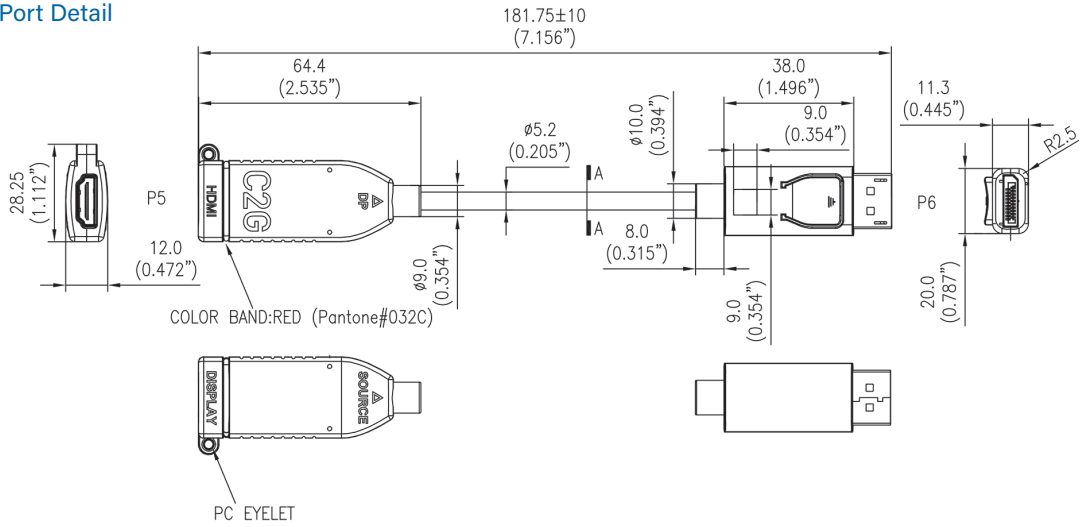

PHYSICAL CHARACTERISTICS

- HDMI Female: Solder Type, Contacts: Brass, Gold Flash, Housing: LCP, Black with PCB, Shell: SPCC, Gold Plated
- USB Type-C Male: Solder Type, Contacts: Brass, Gold Flash, Housing: LCP, Black, Shell: Gold Plated
- DisplayPort Male: Solder Type, Contacts: Gold Flash, Housing: LCP Black, Shell: Gold Plated (with Latches)
- Mini DisplayPort Male: Solder Type, Contacts: Gold Flash, Housing: LCP Black, Shell: Gold Plated
- All Hoods: Molded Black PVC
- USB Type-C to HDMI Adapter Color Band: Green
- DisplayPort to HDMI Adapter Color Band: Red
- Mini DisplayPort to HDMI Adapter Color Band: Yellow
- Retractor: 63.5x63.5x17.5mm, Black Steel Wire OD: 1.2mm, Retracting Cable Length: 6ft, ABS Shell, with Hex Nut Tool and Black Locking Coupler (x2)
- Black Metal Screws (x4): 6.8x22mm, M3, Material: Steel
- Black Metal Screws (x4): 6.0x22.5mm, M3.5, Material: Steel
- PC Eyelet: 17.8x4.7x2.6mm, Black, Material: PC
- Pull Tab: 80x25x2mm, Material: Polyester, Black Background, White Text, with Black Eyelet
- Universal Mounting Bracket: 85x65x1.2mm, Material: C.R.S. Rigidity: 1/4H, Color: Black
- Product is CE marked and conforms to 2011/65/EU ROHS 2

Retractable Universal Mount 4K HDMI Dongle Adapter Ring Side View

- Mini DisplayPort
- DisplayPort
- USB-C

Mini DisplayPort Detail

DisplayPort Detail

USB-C Detail

Retractable Mount Detail

LEGRAND | AV COMMERCIAL BRANDS