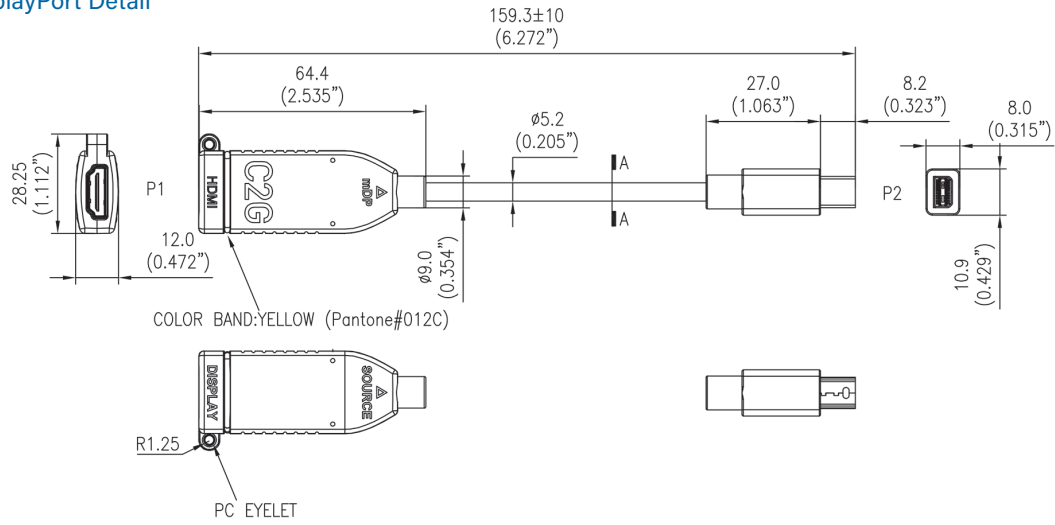

PHYSICAL CHARACTERISTICS

- HDMI Female: Solder Type, Contacts: Brass, Gold Flash, Housing: LCP, Black with PCB, Shell: SPCC, Gold Plated
- USB Type-C Male: Solder Type, Contacts: Brass, Gold Flash, Housing: LCP, Black, Shell: Gold Plated
- DisplayPort Male: Solder Type, Contacts: Gold Flash, Housing: LCP Black, Shell: Gold Plated (with Latches)
- Mini DisplayPort Male: Solder Type, Contacts: Gold Flash, Housing: LCP Black, Shell: Gold Plated
- All Hoods: Molded Black PVC
- USB Type-C to HDMI Adapter Color Band: Green
- DisplayPort to HDMI Adapter Color Band: Red
- Mini DisplayPort to HDMI Adapter Color Band: Yellow
- Retractor: 63.5x63.5x17.5mm, Black Steel Wire OD: 1.2mm, Retracting Cable Length: 6ft, ABS Shell, with Hex Nut Tool and Black Locking Coupler (x2)
- Black Metal Screws (x4): 6.8x22mm, M3, Material: Steel
- Black Metal Screws (x4): 6.0x22.5mm, M3.5, Material: Steel
- PC Eyelet: 17.8x4.7x2.6mm, Black, Material: PC
- Pull Tab: 80x25x2mm, Material: Polyester, Black Background, White Text, with Black Eyelet
- Universal Mounting Bracket: 85x65x1.2mm, Material: C.R.S. Rigidity: 1/4H, Color: Black
- Product is CE marked and conforms to 2011/65/EU ROHS 2

Retractable Universal Mount 4K HDMI Dongle Adapter Ring Side View

- Mini DisplayPort
- DisplayPort
- USB-C

Mini DisplayPort Detail

DisplayPort Detail

USB-C Detail

Retractable Mount Detail

LEGRAND | AV COMMERCIAL BRANDS