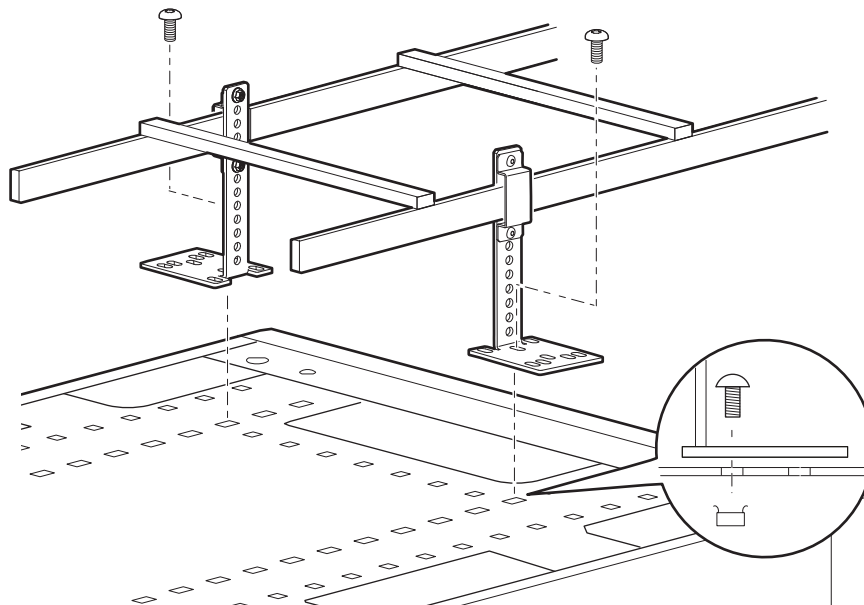

Cable Ladder Elevation Bracket Kit

AR8186

Inventory

Installation

1

ns1678a

2

ns1676a